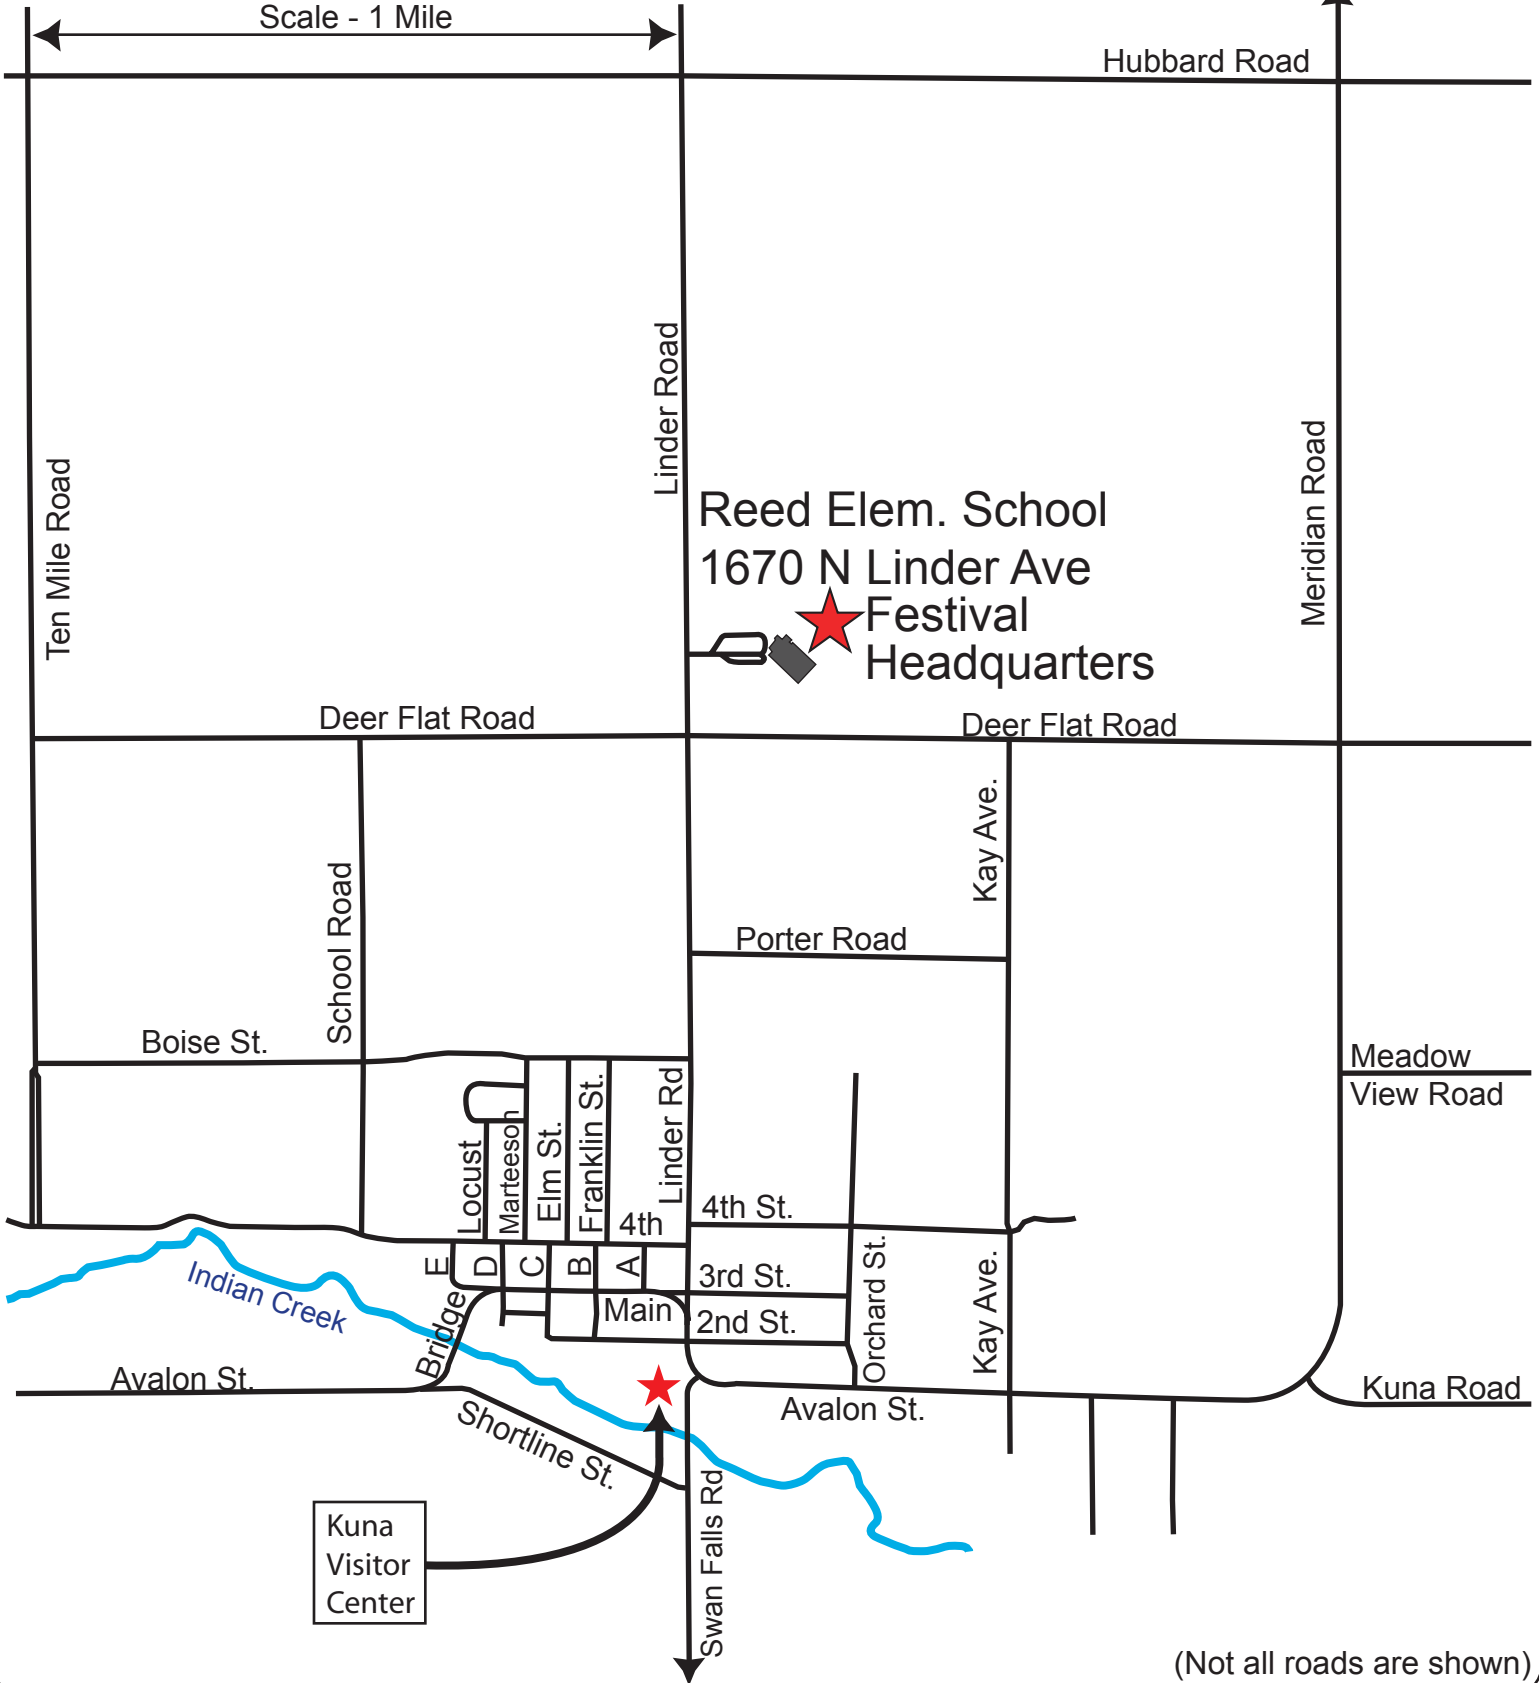

Snake River  
Birds of Prey  
Festival

North

# Kuna, Idaho

To Meridian, ID  
5 miles

Scale - 1 Mile

(Not all roads are shown)